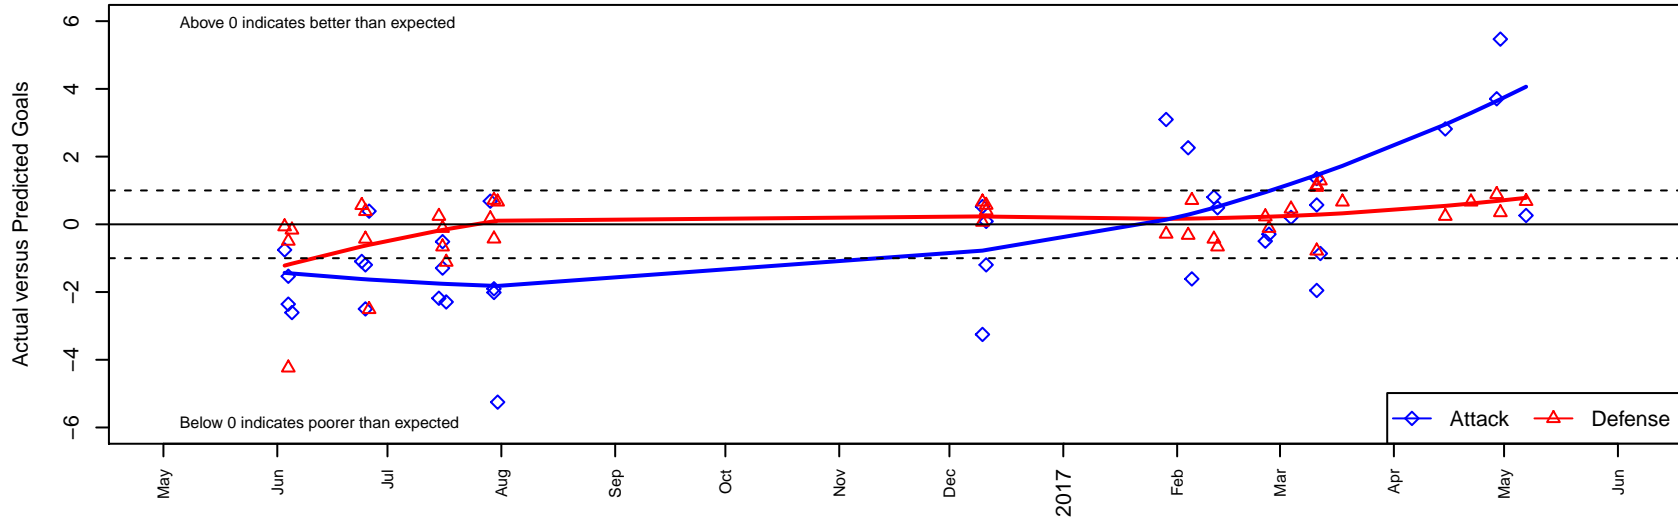

FC Portland Navy B00

FC Portland
 Portland, OR
 B00 total strength=2007
 attack=66.24 defense=64.76
 spr league = Win OYS B00 Premier

alt names used:
 FCP 00B Navy
 FC PORTLAND ACADEMY 2000B NAVY (OR)
 FC PORTLAND ACADEMY FC PORTLAND 00
 FC Portland 00B NAVY
 FC PORTLAND ACADEMY FC PORTLAND 00
 FC Portland 00B NAVY

FC Portland Navy B00
 Dots are actual minus expected GF (blue circles) and GA (red triangles).
 Blue line is smoothed change in attack strength. Red is smoothed change in defense strength.

**attack and defense variance (black dot)
relative to other teams
and top 10 in region**

**attack and defense rating
relative to others at age
and all opponents in last 13 months**

**attack and defense rating
relative to others at age
and all opponents in last 13 months**

Performance relative to 13 month average

Performance relative to 13 month average

Distribution of opponents
 Red = Lose zone, Blue = Win zone, Green = Even
 Black line separates win/lose zones

lot. A=Neither has attack advantage, B=Opponent has both attack and defense advantage, C=Opponent has both attack and defense disadvantage, D=Both have