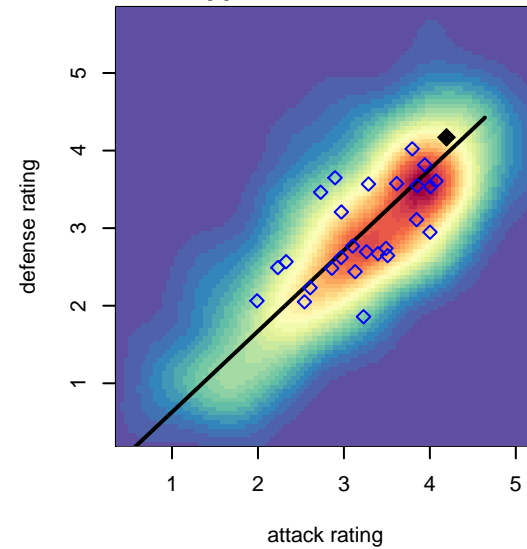

FC Portland Navy B00
 Dots are actual minus expected GF (blue circles) and GA (red triangles).
 Blue line is smoothed change in attack strength. Red is smoothed change in defense strength.

**attack and defense variance (black dot)
relative to other teams
and top 10 in region**

**attack and defense rating
relative to others at age
and all opponents in last 13 months**

**attack and defense rating
relative to others at age
and all opponents in last 13 months**

Performance relative to 13 month average

Performance relative to 13 month average

Distribution of opponents
 Red = Lose zone, Blue = Win zone, Green = Even
 Black line separates win/lose zones

lot. A=Neither has attack advantage, B=Opponent has both attack and defense advantage, C=Opponent has both attack and defense disadvantage, D=Both have