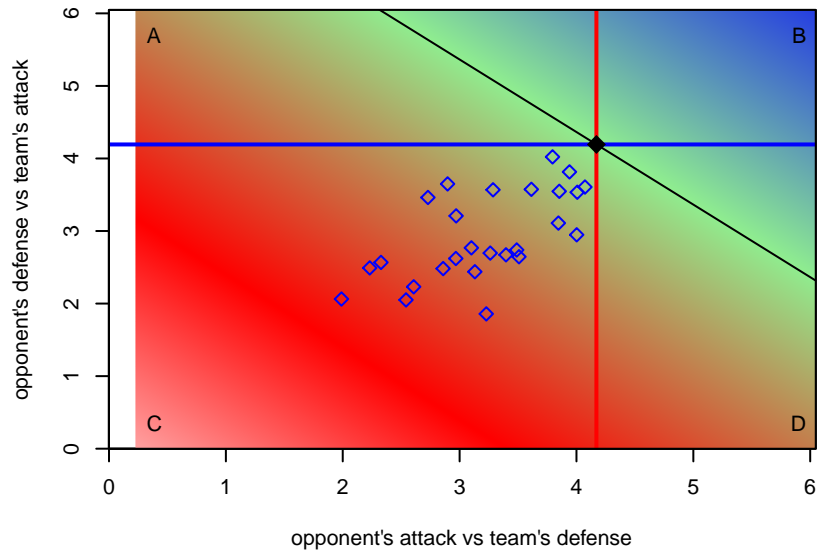

FC Portland Navy B00
 Dots are actual minus expected GF (blue circles) and GA (red triangles).
 Blue line is smoothed change in attack strength. Red is smoothed change in defense strength.

**attack and defense variance (black dot)
relative to other teams
and top 10 in region**

**attack and defense rating
relative to others at age
and all opponents in last 13 months**

**attack and defense rating
relative to others at age
and all opponents in last 13 months**

Performance relative to 13 month average

Performance relative to 13 month average

Distribution of opponents
 Red = Lose zone, Blue = Win zone, Green = Even
 Black line separates win/lose zones

lot. A=Neither has attack advantage, B=Opponent has both attack and defense advantage, C=Opponent has both attack and defense disadvantage, D=Both have