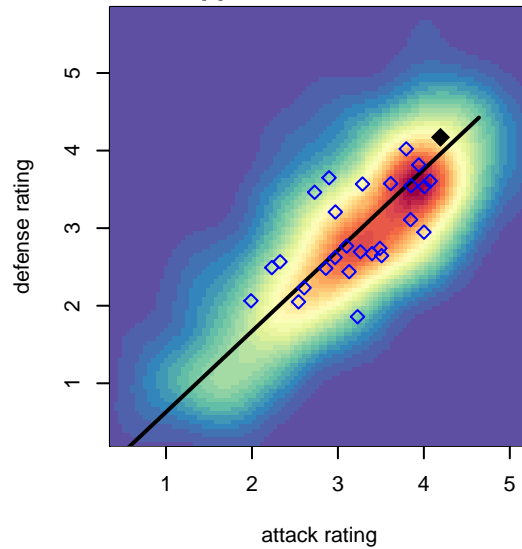

Venues played:
 2016 Showcase of Champions U17/16 Diamon
 2016 Clash At the Border Div 1 Gold/Silver U17
 2016 Beaverton Cup BU17 Gold
 2016 Mt Hood Challenge U17-U19 Premier
 2016 Timbers Winter Showcase 2000 Showcas
 2016 Win OYS B00 Premier
 2016 NV Players Showcase MGM U17
 2016 OYS State Cup B00

FC Portland Navy B00
 Dots are actual minus expected GF (blue circles) and GA (red triangles).
 Blue line is smoothed change in attack strength. Red is smoothed change in defense strength.

**attack and defense variance (black dot)
relative to other teams
and top 10 in region**

**attack and defense rating
relative to others at age
and all opponents in last 13 months**

**attack and defense rating
relative to others at age
and all opponents in last 13 months**

Performance relative to 13 month average

Performance relative to 13 month average

Distribution of opponents
 Red = Lose zone, Blue = Win zone, Green = Even
 Black line separates win/lose zones

lot. A=Neither has attack advantage, B=Opponent has both attack and defense advantage, C=Opponent has both attack and defense disadvantage, D=Both have