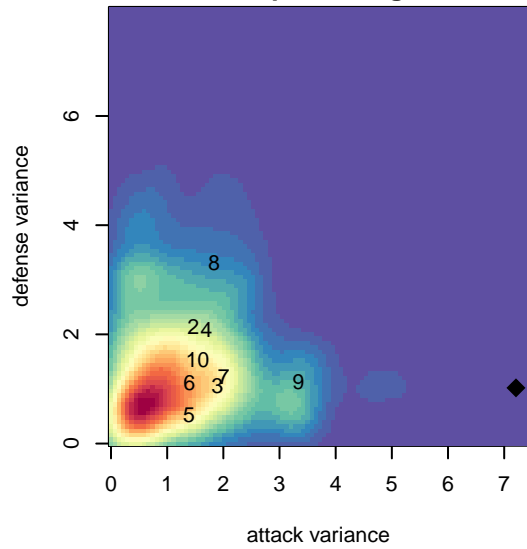

FC Portland Navy B00

FC Portland
 Portland, OR
 B00 total strength=2007
 attack=66.24 defense=64.76
 spr league = Win OYS B00 Premier

alt names used:
 FCP 00B Navy
 FC PORTLAND ACADEMY 2000B NAVY (OR)
 FC PORTLAND ACADEMY FC PORTLAND 00
 FC Portland 00B NAVY
 FC PORTLAND ACADEMY FC PORTLAND 00
 FC Portland 00B NAVY

Venues played:
 2016 Showcase of Champions U17/16 Diamon
 2016 Clash At the Border Div 1 Gold/Silver U17
 2016 Beaverton Cup BU17 Gold
 2016 Mt Hood Challenge U17-U19 Premier
 2016 Timbers Winter Showcase 2000 Showcas
 2016 Win OYS B00 Premier
 2016 NV Players Showcase MGM U17
 2016 OYS State Cup B00

FC Portland Navy B00
 Dots are actual minus expected GF (blue circles) and GA (red triangles).
 Blue line is smoothed change in attack strength. Red is smoothed change in defense strength.

**attack and defense variance (black dot)
relative to other teams
and top 10 in region**